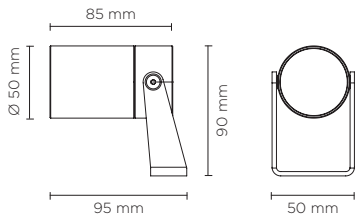

# NANOSPOT MINI STEEL COB

Projector for outdoor installation on a façade/wall. Completely realized in stainless steel AISI 316L, tempered safety glass, moulded silicone gasket and stainless steel screws. With 1 direct 220-240V LUMENS “EDC 38C” COB LED. IP66 rating.

**Finish color options:**

-  Stainless Steel

**Technical features**

**Technical data**

Wattage	4 WATT
IP Rating	IP66
IK Rating	IK09
Material	Stainless steel AISI 316L
Light source	1 x LUMENS “EDC 38C” COB LED
Screws	Stainless steel
Transformer	Electrical power supply 220/240V 50/60Hz built-in
Gasket	Silicone rubber
Glass	Tempered
Power cable	1,5 mt. power cable included
Gross weight	1,10 Kg