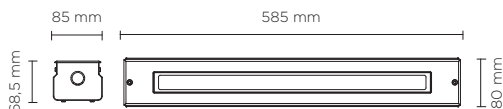

203005

LINE SLIGHT 17

Linear ground-recessed luminaire for outdoor installation, length 585mm, Phosphochromatised and polyester powder coated extruded copper-free aluminium body and stainless steel AISI 304 frame, tempered safety glass, moulded silicone gaskets, stainless steel recessing sleeve. Special optics with "invisa-light" technology. Built-in LED driver 220-240V 50-60Hz, with 17 CREE XP-G2 LED. IP67 rating.

MINIATURIZED

STANDARD
HYDROLINE

HYDROLINE
SLIGHT

light source	light beam options	lumen output (lm)	lumin. efficacy (lm/w)
3000°K warm-white			
high-power led	15°	1.896	90.3
high-power led	35°	1.802	85.82
high-power led	55°	1.712	81.52
4000°K neutral-white			
high-power led	15°	1.976	94.11
high-power led	35°	1.877	89.39
high-power led	55°	1.783	84.90

Finish color options:

 Stainless Steel

Technical features

Available on request

Technical data

Wattage	21 WATT
IP Rating	IP67
IK Rating	IK09
Material	High corrosion resistance extruded copper-free aluminum body
Trim	Stainless steel AISI 304
Coating	Polyester powder coating with phosphochromating pre-finish
Light source	NR. 17 x 1 W CREE "XP-G2" LED
Optics	Special optics with "invisa-light" technology
Screws	Stainless steel
Recessing sleeve	Stainless steel
Transformer	Electronic power supply 220/240V 50/60Hz built-in
Static weight resistance	Max 5000 Kg
Gasket	Silicone rubber
Glass	Tempered
Cable gland	Double M20
Power cable	1 mt. neoprene power cable included
Gross weight	4,00 Kg