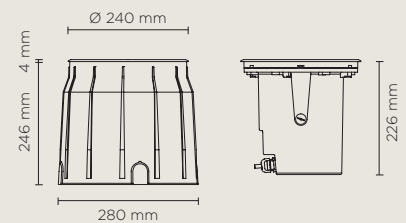

207015

TERRA MAXI COB

Diameter 240mm ground-recessed luminaire for outdoor installation, phospho-chromatised and polyester powder coated die-cast copper-free aluminium body and stainless steel AISI 316L frame, tempered safety glass, moulded silicone gasket. Light source tilt system +/- 15deg from outside. Built-in LED driver 220-240V 50-60Hz, with 1 CREE CXB2540 LED. IP67 rating.

Finish color options:

Stainless Steel

ACCESSORIES

AC119
HONEYCOMB LOUVER
FOR TERRA MAXI

Technical features

Available on request

Technical data

Wattage	32 WATT
IP Rating	IP67
IK Rating	IK10
Material	high corrosion resistance die-cast copper-free aluminum
Trim	Stainless steel AISI 316L
Coating	polyester powder coating with phosphochromating pre-finish
Light Source	Nr. 1 CREE CXB2540 LED
Screws	Stainless steel
Transformer	Electrical power supply 220/240V 50/60Hz built in
Gasket	Silicone rubber
Glass	Tempered
Cable gland	M20
Power cable	1 mt. neoprene power cable included
Gross weight	6,50 Kg