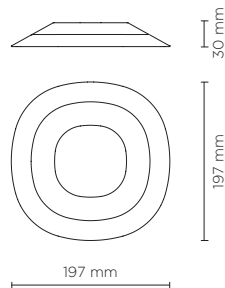

208001

FACE-UP MINI COB

Uplight for outdoor installation on a ground/ floor surface. Phospho-chromatised and polyester powder coated die-cast copper-free aluminium, tempered safety glass and stainless steel screws. With 1 direct 220-240V LUMENS "EDC 38C" COB LED. IP67 rating.

light source	light beam options	lumen output (lm)	lumin. efficacy (lm/w)
3000°K warm-white			
cob led	18°	400	50.00
cob led	36°	390	48.75
cob led	60°	375	46.88
4000°K neutral-white			
cob led	18°	410	51.25
cob led	36°	400	50.00
cob led	60°	385	48.13

2700°K CCT available on request

Finish color options:

- Textured Grey RAL 9006
- Anthracite Grey RAL 7016
- Matt Black (on request)

Technical features

Technical data

Wattage	8 WATT
IP Rating	IP67
IK Rating	IK08
Material	High corrosion resistance die-cast copper-free aluminium
Coating	Polyester powder coating wit phosphochromating pre-finish
Light source	1 x LUMENS "EDC 38C" COB LED
Screws	Stainless steel
Transformer	Electrical power supply 220/240V 50/60Hz built-in
Glass	Tempered
Power cable	1 mt. neoprene power cable included
Gross weight	1,20 Kg