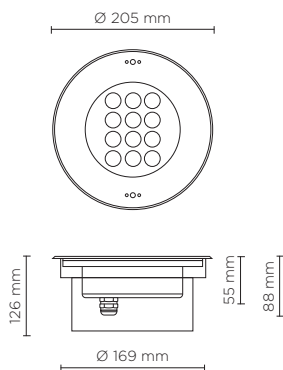

303002

POOL MAXI

Swimming-pool underwater luminaire, round shape, wall-recessed, completely made in stainless steel AISI 316L, polypropylene housing for recess. 24V remote driver needed, with 12 OSRAM LED. IP 68 rating.

THIS LUMINAIRE IS SUITABLE ONLY FOR UNDERWATER INSTALLATION

light source	light beam options	lumen output (lm)	lumin. efficacy (lm/w)
3000°K warm-white			
high-power led	M 30°	2.000	83.34

Finish color options:

☒ Stainless Steel

Technical features

Technical data

Wattage	24 WATT
IP Rating	IP68 - 1 METERS DEPTH
IK Rating	IK09
Material	Completely made in stainless steel AISI 316 L marine grade
Trim	Stainless steel AISI 316 L marine grade
Light source	NR. 12 x 2W OSRAM LED
Screws	Stainless steel
Remote driver	24V DC NEEDED
Gasket	EPDM rubber
Glass	Tempered
Cable gland	PG11 made in nickel-plated brass.
Power cable	2 mt. neoprene power cable included
Recess housing	Polypropylene material
Gross weight	2,50 Kg

remote driver selection

brand	manufacturer code	type	watt	IP rate	numbers of fixtures
Meanwell	LPV-35-24	constant voltage 24V DC	35W	IP67	1
Meanwell	LPV-60-24	constant voltage 24V DC	60W	IP67	min 1 - max 2
Meanwell	LPV-100-24	constant voltage 24V DC	100W	IP67	min 1 - max 3