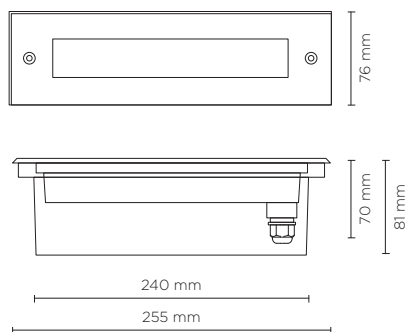

502010

STEP LINEAR 01

Recessed linear spotlight for outdoor installation in the wall, phospho-chromatised and polyester powder coated die-cast copper-free aluminium body, stainless steel frame, tempered frosted glass diffuser, polypropilene housing for recess, moulded silicone gasket and stainless steel screws. Built-in LED driver 220-240V 50-60Hz, with 54 low-power SMD3528 LED. IP65 rating.

light source	light beam options	lumen output (lm)	lumin. efficacy (lm/w)
3000°K warm-white			
SMD3528	100°	140	20.00

Finish color options:

Stainless Steel

Technical features

Technical data

Wattage	7 WATT
IP Rating	IP65
IK Rating	IK08
Material	High corrosion resistance die-cast copper-free aluminum body
Coating	Polyester powder coating with phosphochromating pre-finish
Frame	Stainless Steel AISI 304
Light source	NR. 54 x SMD3528 LED
Screws	Stainless steel
Transformer	Electronic power supply 220/240V 50/60Hz built-in
Cable	0.5 mt. neoprene power cable included
Gasket	Silicone rubber
Glass	Tempered safety fully frosted
Gross weight	1,20 Kg
Included	Polypropilene recessing box