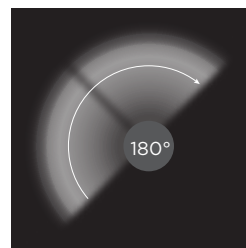

601705-08

SECTOR 650

650mm height bollard, round shape, for outdoor surface installation, from 1 to 4 light window, phospho-chromatised and polyester powder coated extruded copper-free aluminium body, opaline tempered glass, moulded silicone gasket and stainless steel screws. Built-in LED driver 220-240V 50-60Hz, with NR. 1 x CREE LED. IP66 rating.

601705	SECTOR 650 01 - 6 WATT 220-240V 50-60 HZ		
light source*	light beam options	lumen output (lm)	lumin. efficacy (lm/w)
3000°K warm-white			
high power led	90°	533	88.83
4000°K neutral-white			
high power led	90°	550	91.66

Colors options

- Textured Grey RAL 9006
- Anthracite Grey RAL 7016
- Matt Black (on request)

601706	SECTOR 650 02 - 12 WATT 220-240V 50-60 HZ		
light source*	light beam options	lumen output (lm)	lumin. efficacy (lm/w)
3000°K warm-white			
high power led	180° or 90° + 90°	1.067	88.92
4000°K neutral-white			
high power led	180° or 90° + 90°	1.100	91.66

Colors options

- Textured Grey RAL 9006
- Anthracite Grey RAL 7016
- Matt Black (on request)

601707	SECTOR 650 03 - 18 WATT 220-240V 50-60 HZ		
light source*	light beam options	lumen output (lm)	lumin. efficacy (lm/w)
3000°K warm-white			
high power led	270°	1.600	88.88
4000°K neutral-white			
high power led	270°	1.650	91.66