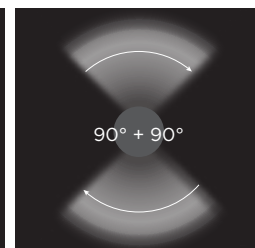

AC053 - Base Plate

Technical features

Available on request

Technical data

IP Rating	IP66
IK Rating	IK10
Material	High corrosion resistance extruded copper-free aluminum body
Coating	Polyester powder coating with phosphochromating pre-finish
Screws	Stainless steel
Transformer	Electrical power supply 220/240V 50/60Hz built-in
Gasket	Silicone rubber
Glass	Tempered
Power cable:	1 meter included
Gross weight	Kg 6,00

Colors options

- Textured Grey RAL 9006
- Anthracite Grey RAL 7016
- Matt Black (on request)

601706	SECTOR 650 02 - 12 WATT 220-240V 50-60 HZ		
light source*	light beam options	lumen output (lm)	lumin. efficacy (lm/w)
3000°K warm-white			
high power led	180° or 90° + 90°	1.067	88.92
4000°K neutral-white			
high power led	180° or 90° + 90°	1.100	91.66

Colors options

- Textured Grey RAL 9006
- Anthracite Grey RAL 7016
- Matt Black (on request)

601707	SECTOR 650 03 - 18 WATT 220-240V 50-60 HZ		
light source*	light beam options	lumen output (lm)	lumin. efficacy (lm/w)
3000°K warm-white			
high power led	270°	1.600	88.88
4000°K neutral-white			
high power led	270°	1.650	91.66

Colors options

- Textured Grey RAL 9006
- Anthracite Grey RAL 7016
- Matt Black (on request)

601708	SECTOR 650 04 - 24 WATT 220-240V 50-60 HZ		
light source*	light beam options	lumen output (lm)	lumin. efficacy (lm/w)
3000°K warm-white			
high power led	360°	2.134	88.91
4000°K neutral-white			
high power led	360°	2.200	91.66