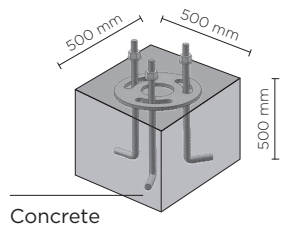

601705-08

SECTOR 650

650mm height bollard, round shape, for outdoor surface installation, from 1 to 4 light window, phospho-chromatised and polyester powder coated extruded copper-free aluminium body, opaline tempered glass, moulded silicone gasket and stainless steel screws. Built-in LED driver 220-240V 50-60Hz, with NR. 1 x CREE LED. IP66 rating.

AC053 - Base Plate

Technical features

Available on request

Technical data

IP Rating	IP66
IK Rating	IK10
Material	High corrosion resistance extruded copper-free aluminum body
Coating	Polyester powder coating with phosphochromating pre-finish
Screws	Stainless steel
Transformer	Electrical power supply 220/240V 50/60Hz built-in
Gasket	Silicone rubber
Glass	Tempered
Power cable:	1 meter included
Gross weight	Kg 6,00