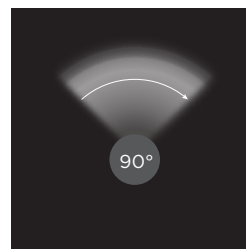

601705-08

SECTOR 650

650mm height bollard, round shape, for outdoor surface installation, from 1 to 4 light window, phospho-chromatised and polyester powder coated extruded copper-free aluminium body, opaline tempered glass, moulded silicone gasket and stainless steel screws. Built-in LED driver 220-240V 50-60Hz, with NR. 1 x CREE LED. IP66 rating.

AC053 - Base Plate

Technical features

Available on request

Technical data

IP Rating	IP66
IK Rating	IK10
Material	High corrosion resistance extruded copper-free aluminum body
Coating	Polyester powder coating with phosphochromating pre-finish
Screws	Stainless steel
Transformer	Electrical power supply 220/240V 50/60Hz built-in
Gasket	Silicone rubber
Glass	Tempered
Power cable:	1 meter included
Gross weight	Kg 6,00

601705	SECTOR 650 01 - 6 WATT 220-240V 50-60 HZ		
light source*	light beam options	lumen output (lm)	lumin. efficacy (lm/w)
3000°K warm-white			
high power led	90°	533	88.83
4000°K neutral-white			
high power led	90°	550	91.66

Colors options

- Textured Grey RAL 9006
- Anthracite Grey RAL 7016
- Matt Black (on request)

601706	SECTOR 650 02 - 12 WATT 220-240V 50-60 HZ		
light source*	light beam options	lumen output (lm)	lumin. efficacy (lm/w)
3000°K warm-white			
high power led	180° or 90° + 90°	1.067	88.92
4000°K neutral-white			
high power led	180° or 90° + 90°	1.100	91.66