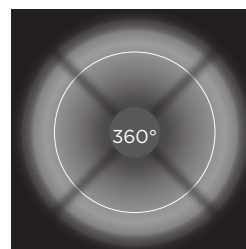

601705-08

SECTOR 650

650mm height bollard, round shape, for outdoor surface installation, from 1 to 4 light window, phospho-chromatised and polyester powder coated extruded copper-free aluminium body, opaline tempered glass, moulded silicone gasket and stainless steel screws. Built-in LED driver 220-240V 50-60Hz, with NR. 1 x CREE LED. IP66 rating.

Colors options

- Textured Grey RAL 9006
- Anthracite Grey RAL 7016
- Matt Black (on request)

601706	SECTOR 650 02 - 12 WATT 220-240V 50-60 HZ		
light source*	light beam options	lumen output (lm)	lumin. efficacy (lm/w)
3000°K warm-white			
high power led	180° or 90° + 90°	1.067	88.92
4000°K neutral-white			
high power led	180° or 90° + 90°	1.100	91.66

Colors options

- Textured Grey RAL 9006
- Anthracite Grey RAL 7016
- Matt Black (on request)

601707	SECTOR 650 03 - 18 WATT 220-240V 50-60 HZ		
light source*	light beam options	lumen output (lm)	lumin. efficacy (lm/w)
3000°K warm-white			
high power led	270°	1.600	88.88
4000°K neutral-white			
high power led	270°	1.650	91.66

Colors options

- Textured Grey RAL 9006
- Anthracite Grey RAL 7016
- Matt Black (on request)

601708	SECTOR 650 04 - 24 WATT 220-240V 50-60 HZ		
light source*	light beam options	lumen output (lm)	lumin. efficacy (lm/w)
3000°K warm-white			
high power led	360°	2.134	88.91
4000°K neutral-white			
high power led	360°	2.200	91.66