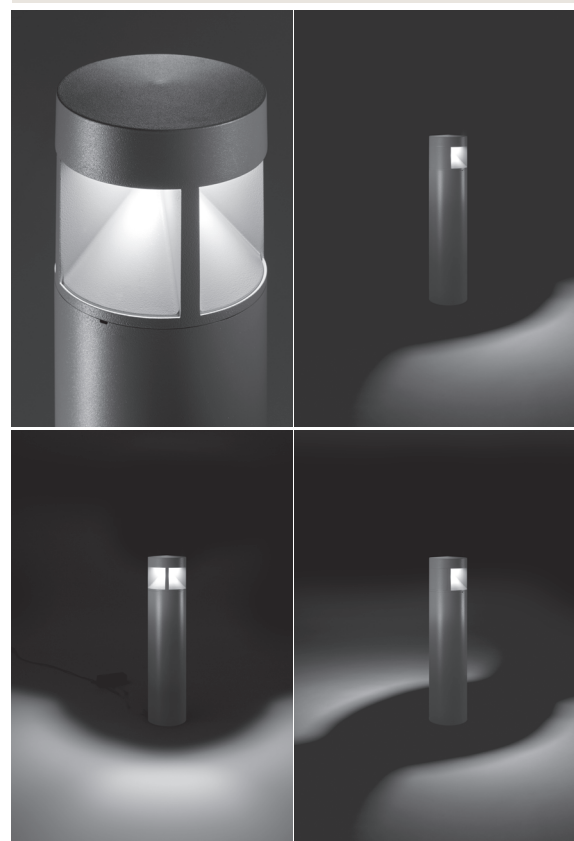

601705-08

SECTOR 650

650mm height bollard, round shape, for outdoor surface installation, from 1 to 4 light window, phospho-chromatised and polyester powder coated extruded copper-free aluminium body, opaline tempered glass, moulded silicone gasket and stainless steel screws. Built-in LED driver 220-240V 50-60Hz, with NR. 1 x CREE LED. IP66 rating.

AC053 - Base Plate

Technical features

Available on request

Technical data

IP Rating	IP66
IK Rating	IK10
Material	High corrosion resistance extruded copper-free aluminum body
Coating	Polyester powder coating with phosphochromating pre-finish
Screws	Stainless steel
Transformer	Electrical power supply 220/240V 50/60Hz built-in
Gasket	Silicone rubber
Glass	Tempered
Power cable:	1 meter included
Gross weight	Kg 6,00

Colors options

- Textured Grey RAL 9006
- Anthracite Grey RAL 7016
- Matt Black (on request)

601706	SECTOR 650 02 - 12 WATT 220-240V 50-60 HZ		
light source*	light beam options	lumen output (lm)	lumin. efficacy (lm/w)
3000°K warm-white			
high power led	180° or 90° + 90°	1.067	88.92
4000°K neutral-white			
high power led	180° or 90° + 90°	1.100	91.66

Colors options

- Textured Grey RAL 9006
- Anthracite Grey RAL 7016
- Matt Black (on request)

601707	SECTOR 650 03 - 18 WATT 220-240V 50-60 HZ		
light source*	light beam options	lumen output (lm)	lumin. efficacy (lm/w)
3000°K warm-white			
high power led	270°	1.600	88.88
4000°K neutral-white			
high power led	270°	1.650	91.66