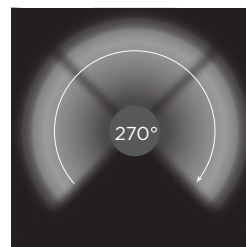

601705	SECTOR 650 01 - 6 WATT 220-240V 50-60 HZ		
light source*	light beam options	lumen output (lm)	lumin. efficacy (lm/w)
3000°K warm-white			
high power led	90°	533	88.83
4000°K neutral-white			
high power led	90°	550	91.66

Colors options

- Textured Grey RAL 9006
- Anthracite Grey RAL 7016
- Matt Black (on request)

601706	SECTOR 650 02 - 12 WATT 220-240V 50-60 HZ		
light source*	light beam options	lumen output (lm)	lumin. efficacy (lm/w)
3000°K warm-white			
high power led	180° or 90° + 90°	1.067	88.92
4000°K neutral-white			
high power led	180° or 90° + 90°	1.100	91.66

Colors options

- Textured Grey RAL 9006
- Anthracite Grey RAL 7016
- Matt Black (on request)

601707	SECTOR 650 03 - 18 WATT 220-240V 50-60 HZ		
light source*	light beam options	lumen output (lm)	lumin. efficacy (lm/w)
3000°K warm-white			
high power led	270°	1.600	88.88
4000°K neutral-white			
high power led	270°	1.650	91.66

Colors options

- Textured Grey RAL 9006
- Anthracite Grey RAL 7016
- Matt Black (on request)

601708	SECTOR 650 04 - 24 WATT 220-240V 50-60 HZ		
light source*	light beam options	lumen output (lm)	lumin. efficacy (lm/w)
3000°K warm-white			
high power led	360°	2.134	88.91
4000°K neutral-white			
high power led	360°	2.200	91.66