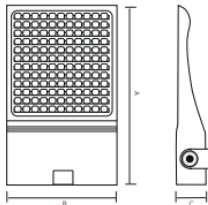

Technical Specification

	300W	450W	600W
A	571mm	621mm	621mm
B	322mm	601mm	601mm
C	94mm	104mm	104mm

Product Code 08874

Reference

Guarantee	10 Years
EAN	5013588088747
Commodity Code	9405409990
Country of Origin	CN
UNSPSC Code	39111626

Dimensions

Height (mm)	621
Width (mm)	601
Depth (mm)	104

Packaging Information

Single Carton Height (mm)	820
Single Carton Width (mm)	730
Single Carton Depth (mm)	185
Single Carton Weight (kg)	23.5
Individual Volume	0.11074
Outer Box Qty	1