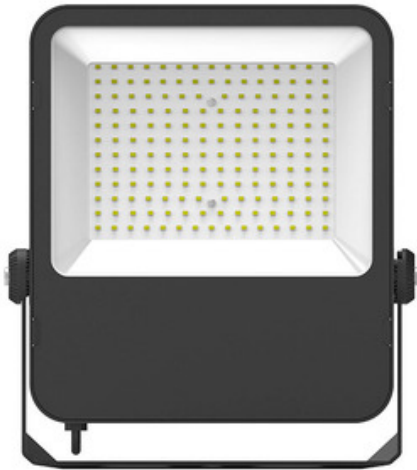

Fittings / LED Floodlights

Skyline Slim+ 150W LED Floodlight - 4000K

The Skyline Slim+ LED Floodlight is suitable for a wide range of applications. Available in a vast range of wattages, this low energy floodlight is ideal for any lighting project, big or small.

- Marine Grade Aluminium body.
- Fully encapsulated IP65 TUV certified driver.
- 10/20/30/50W versions are genuine replacements for Halogen Floodlights.
- 70/100/150/200W versions are genuine replacements for Metal Halide Floodlights.
- Average 8M detection range for PIR Floods.