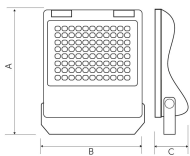

Technical Specification

	50/75/100W	100/150/200W	100/225/300W
A	353mm	447mm	495mm
B	297mm	359mm	406mm
C	65mm	75mm	75mm

Product Code 11485

Reference

Guarantee	7 Years
EAN	5013588114859
Commodity Code	9405423990
Country of Origin	CN
UNSPSC Code	39111626

Dimensions

Height (mm)	353
Width (mm)	287
Depth (mm)	65

Packaging Information

Single Carton Height (mm)	375
Single Carton Width (mm)	320
Single Carton Depth (mm)	90
Single Carton Weight (kg)	3.2
Individual Volume	0.0108
Outer Box Qty	1
Outer Box Height (mm)	375
Outer Box Width (mm)	320
Outer Box Depth (mm)	90
Outer Box Weight (kg)	3.5