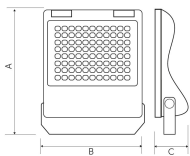

## Technical Specification

	50/75/100W	100/150/200W	100/225/300W
A	353mm	447mm	495mm
B	297mm	359mm	406mm
C	65mm	75mm	75mm

**Product Code** 11489

## Dimensions

Height (mm)	447
Width (mm)	359
Depth (mm)	75