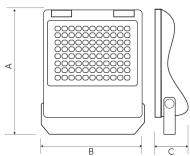

## Technical Specification

	50/75/100W	100/150/200W	100/225/300W
A	353mm	447mm	495mm
B	297mm	359mm	406mm
C	65mm	75mm	75mm

**Product Code** 11491

## Dimensions

Height (mm)	495
Width (mm)	417
Depth (mm)	75

## Packaging Information

Single Carton Height (mm)	525
Single Carton Width (mm)	450
Single Carton Depth (mm)	115
Single Carton Weight (kg)	7.1
Individual Volume	0.02717
Outer Box Qty	1
Outer Box Height (mm)	525
Outer Box Width (mm)	450
Outer Box Depth (mm)	115
Outer Box Weight (kg)	7.4