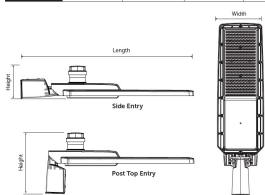

Technical Specification

Product Code

11701

Reference

Guarantee

7 Years

EAN

5013588117010

Commodity Code

9405423990

Country of Origin

CN

UNSPSC Code

39111608