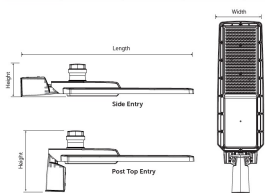

Technical Specification

Product Code

11703

Reference

Guarantee

7 Years

EAN

5013588117034

Commodity Code

9405423990

Country of Origin

CN

UNSPSC Code

39111608