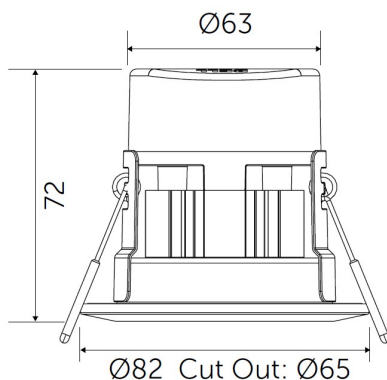

Technical Specification

Product Code	08186

Reference

Guarantee	7 Years
EAN	5013588081861
Commodity Code	9405409990
Country of Origin	CN
UNSPSC Code	39111515