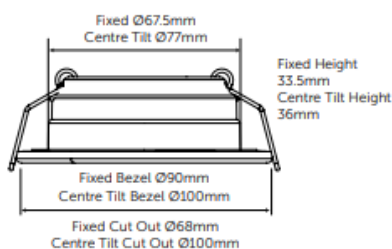

Technical Specification