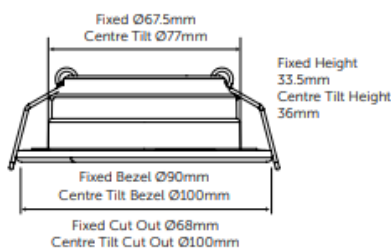

Technical Specification

Product Code

11377V2

Reference

Guarantee

8 Years

EAN

5013588900131

Commodity Code

9405423990

Country of Origin

CN

UNSPSC Code

39111515